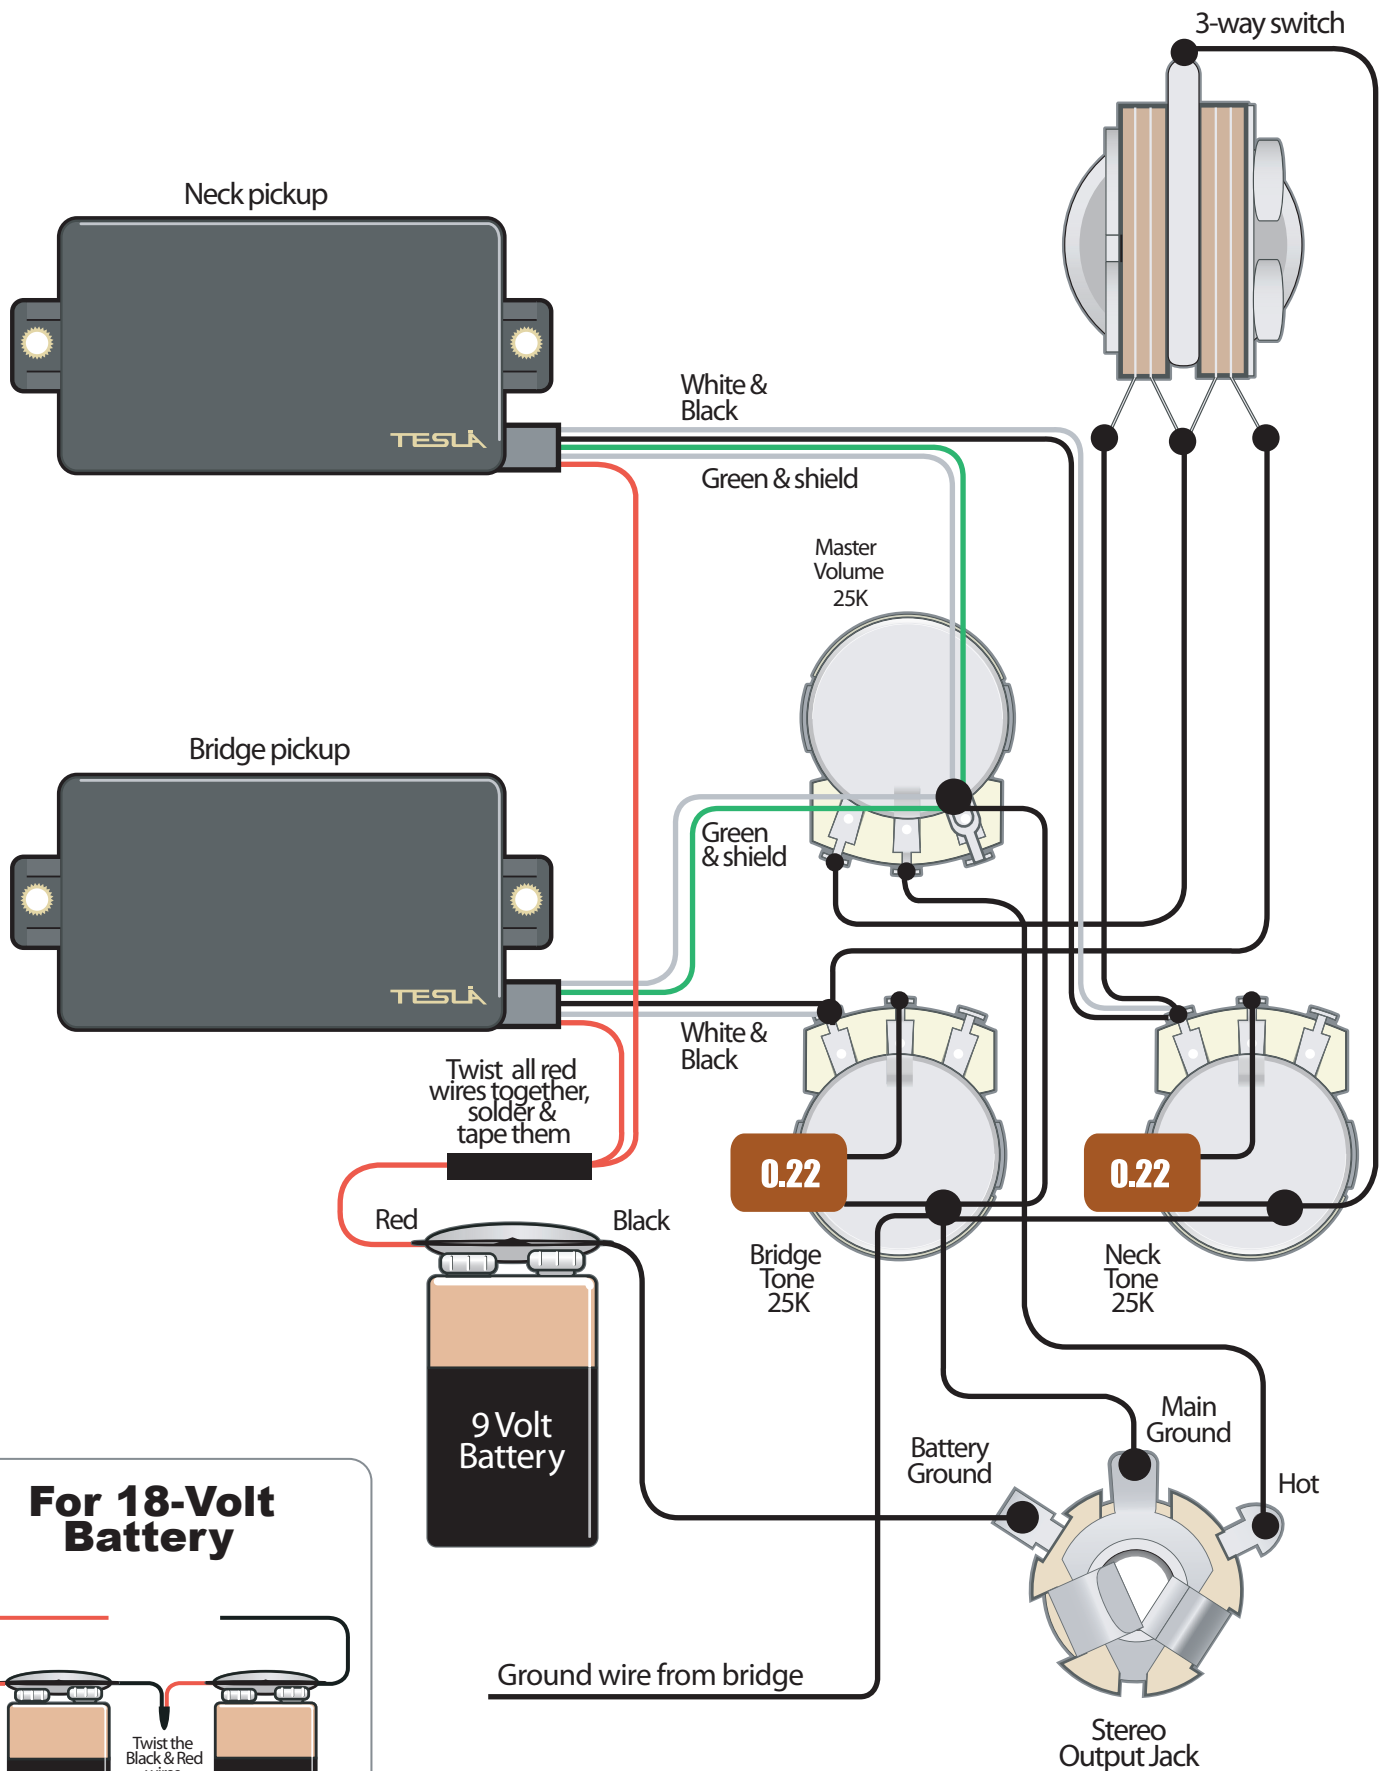

TESLA

2 Active Humbuckers, 1 Volume, 2 Tones, 3 Way Switch

For 18-Volt Battery