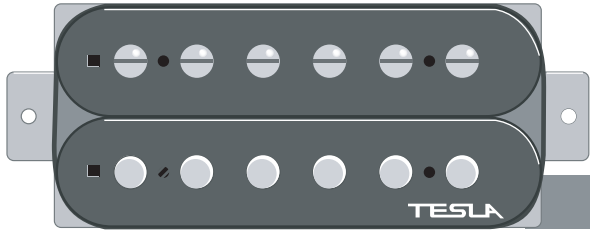

# TESLA

1 Single, 2 Humbuckers,  
1 Volume, 1 Tone, 5 Way Switch, Push/Pull

Neck pickup

Middle pickup

White Black

Bridge pickup

White & black

Green & Shiled

Ground wire from bridge

5-Way  
Lever Switch

Red

White &  
black

Volume  
250k  
or  
500k

For shielded wire  
Single Pickups

- White wire connects  
like a red wire in diagram

Ground

Hot

Output Jack

0.047

Tone  
250k  
or  
500k

[www.teslapickups.com](http://www.teslapickups.com)