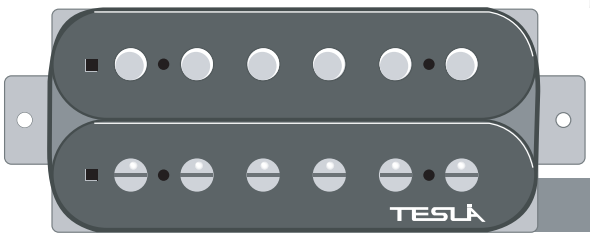

# TESLA

1 Single, 2 Humbuckers,  
1 Volume, 1 Tone, 5 Way Switch, Push/Pull

Neck pickup

Middle pickup

White Black

Bridge pickup

White & black

Green & Shiled

Ground wire from bridge

5-Way  
Lever Switch

Red

White &  
black

Volume  
250k  
or  
500k

For shielded wire  
Single Pickups

- White wire connects  
like a red wire in diagram

Ground

Hot

Output Jack

0.047

Tone  
250k  
or  
500k

[www.teslapickups.com](http://www.teslapickups.com)