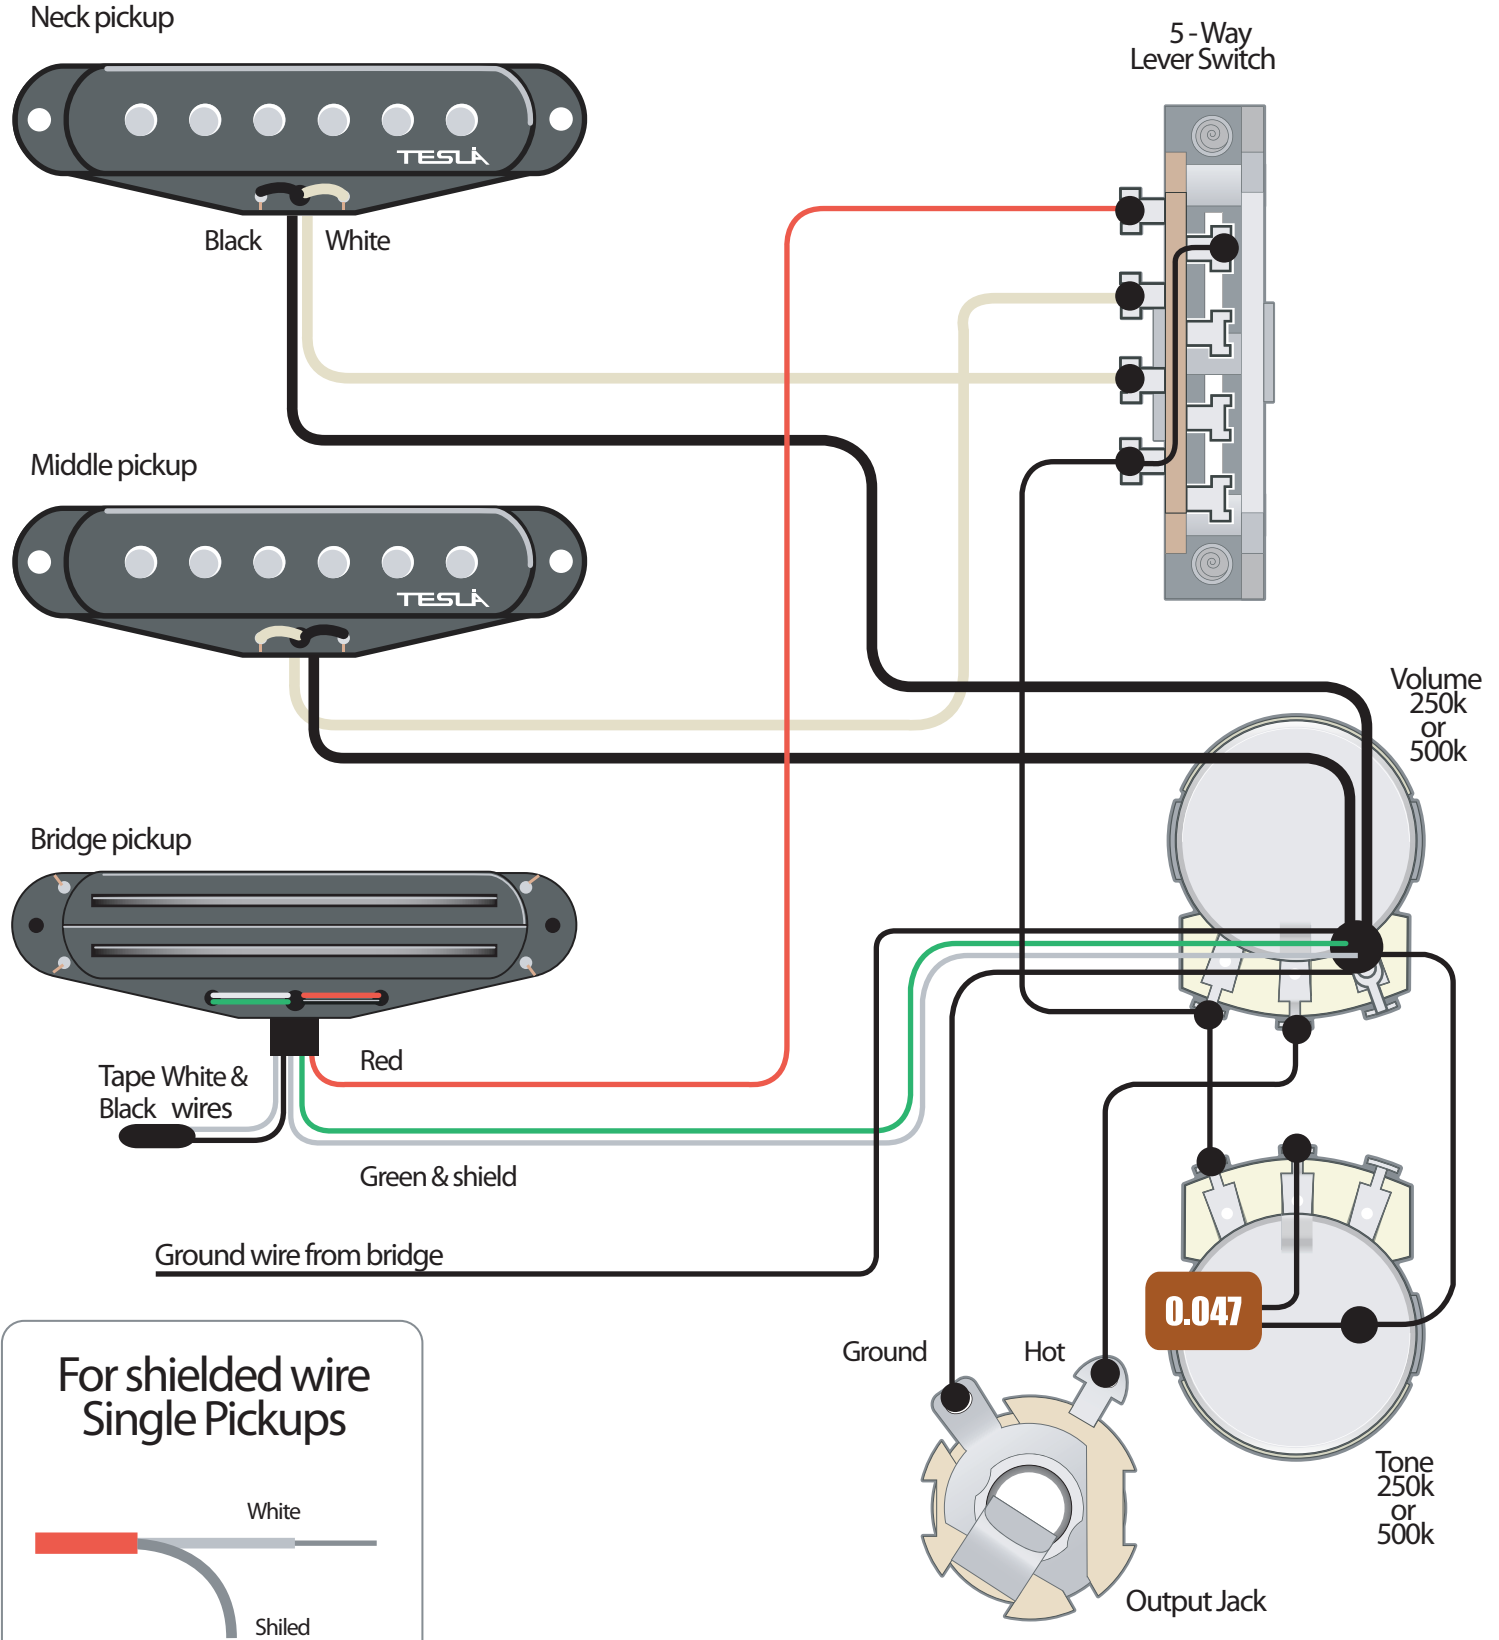

1 Rail Humbucker, 2 Singles, 1 volume, 1 Tone, 5 way Switch

For shielded wire Single Pickups

White
Shielded

- White wire connects like a red wire in diagram