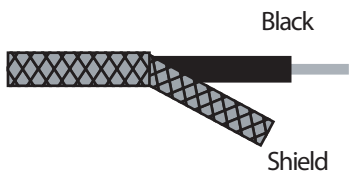

## 2 Humbuckers, 1 Volume, 1 Tone, 3 Way Switch, Phase

### For single-conductor humbuckers

- Black cloth wire connects like a red wire in diagram