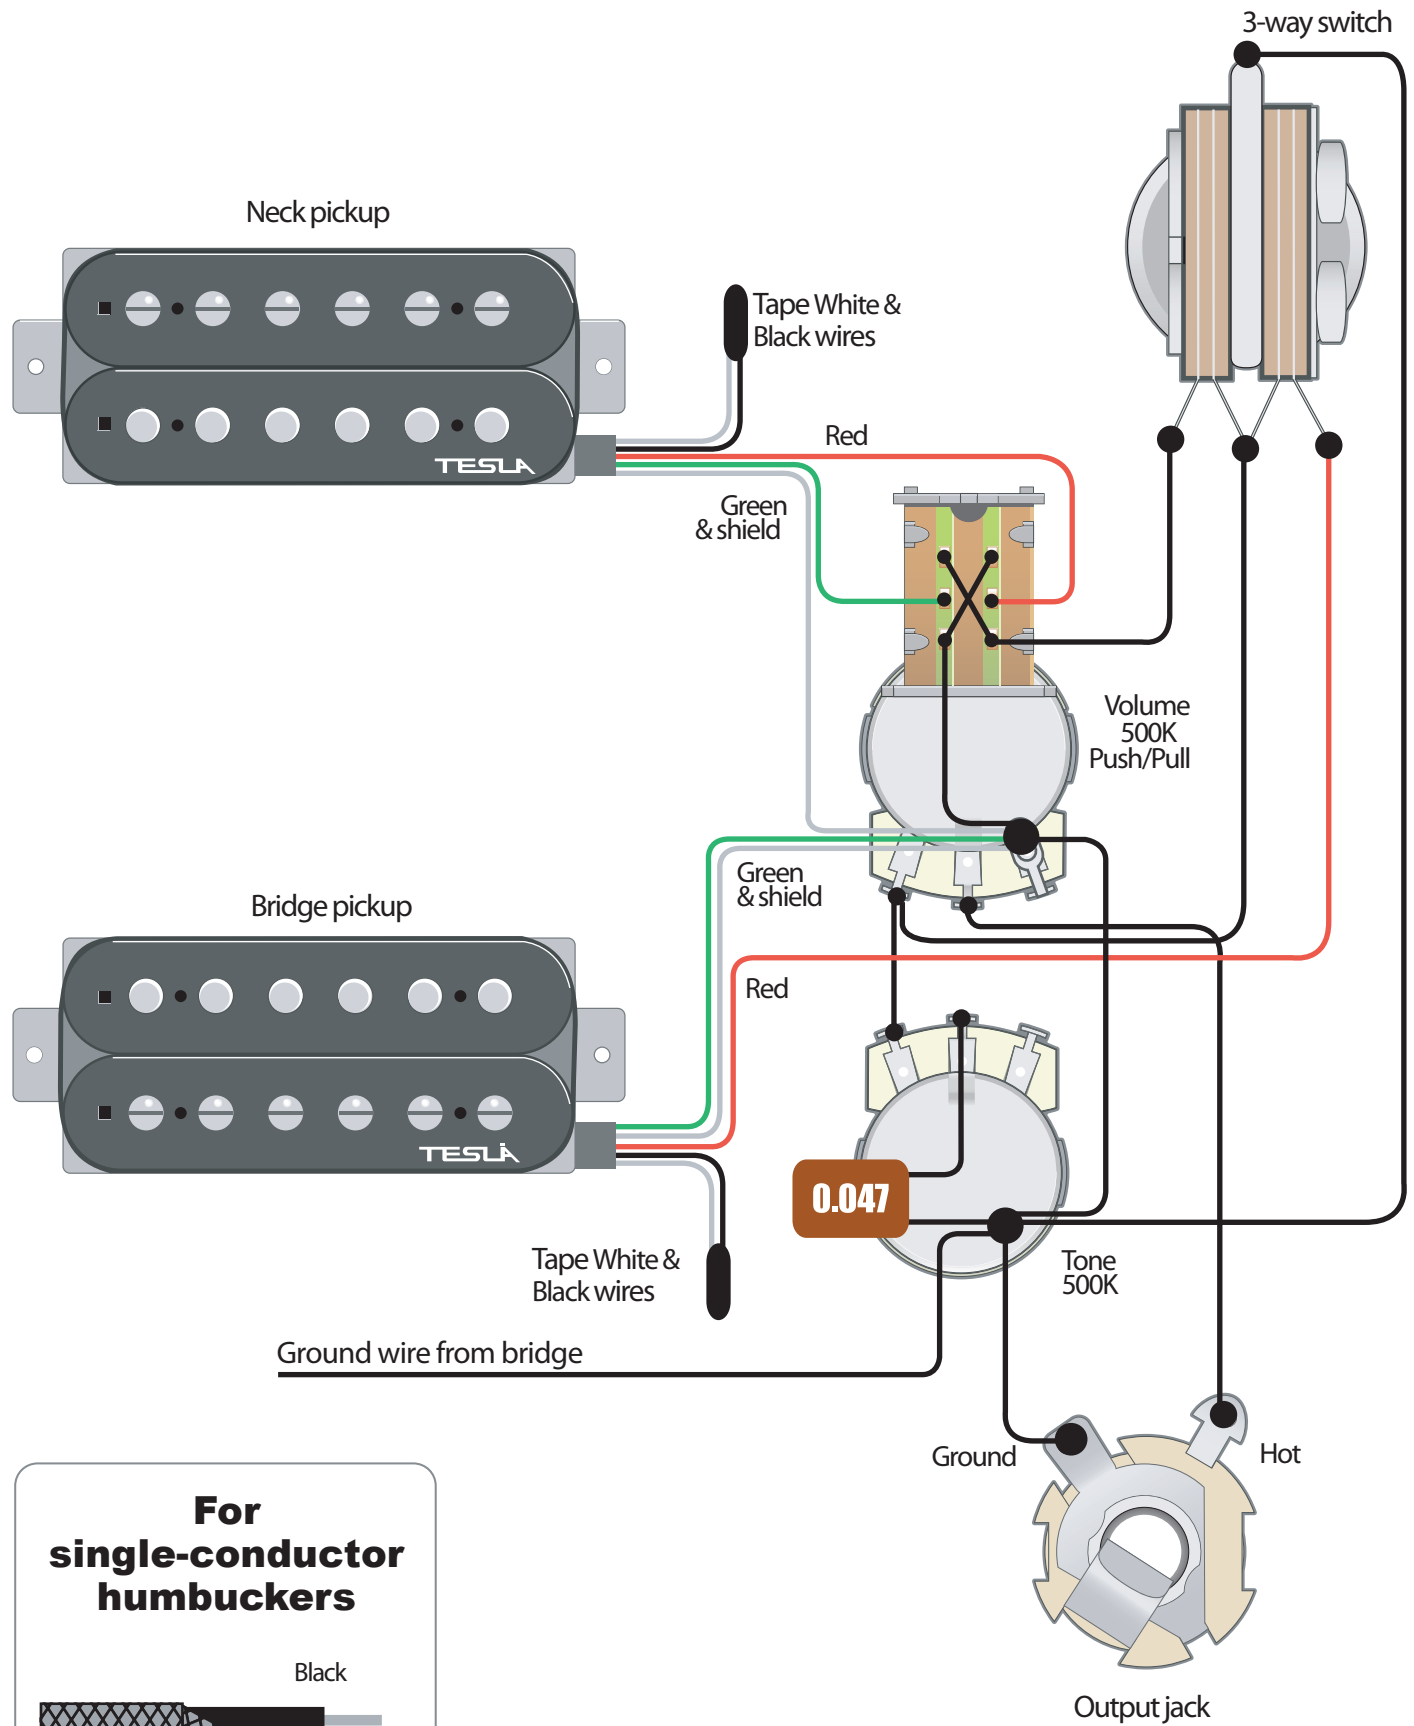

## 2 Humbuckers, 1 Volume, 1 Tone, 3 Way Switch, Phase

### For single-conductor humbuckers

- Black cloth wire connects like a red wire in diagram