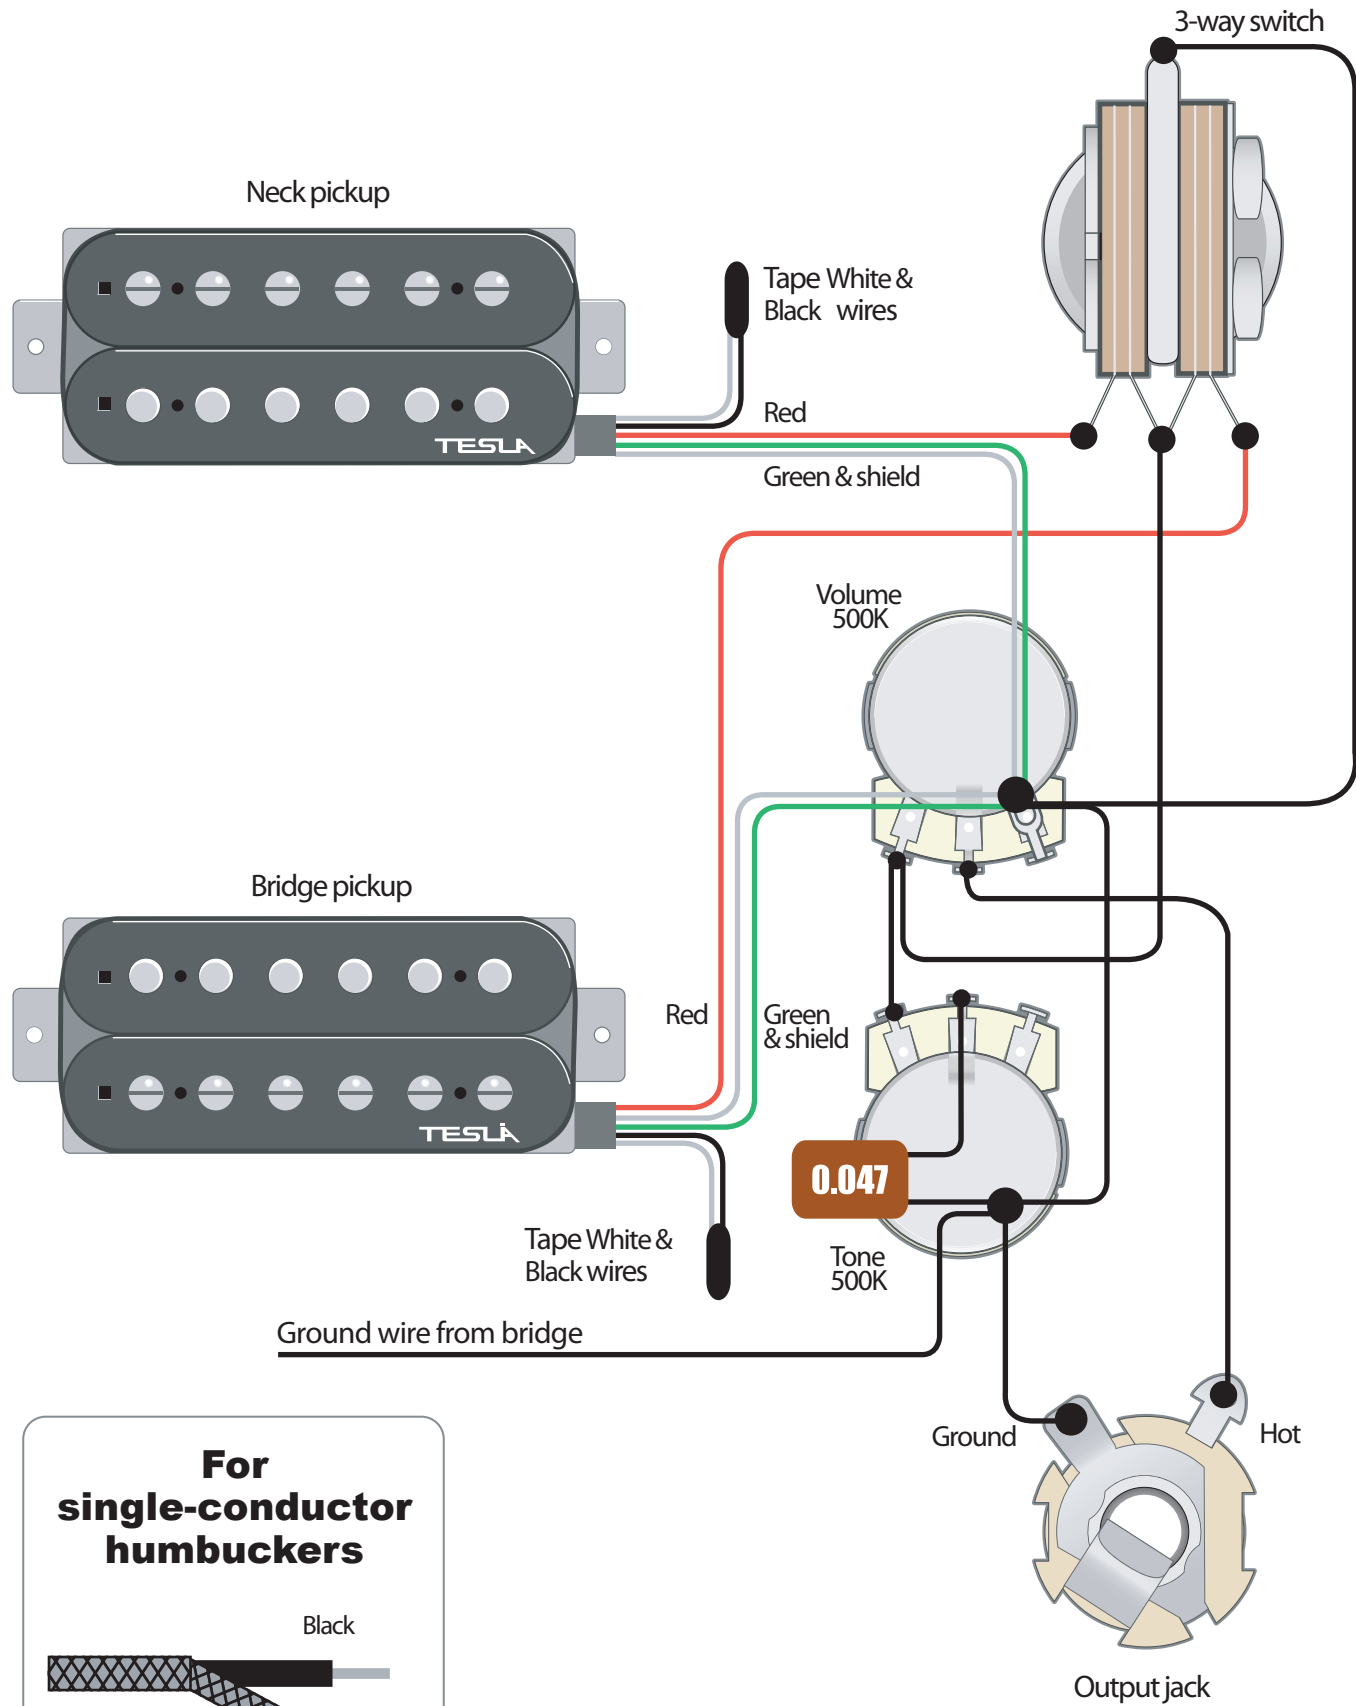

TESLA

2 Humbuckers, 1 Volume, 1 Tone, 3 Way Switch

For single-conductor humbuckers

- Black cloth wire connects like a red wire in diagram