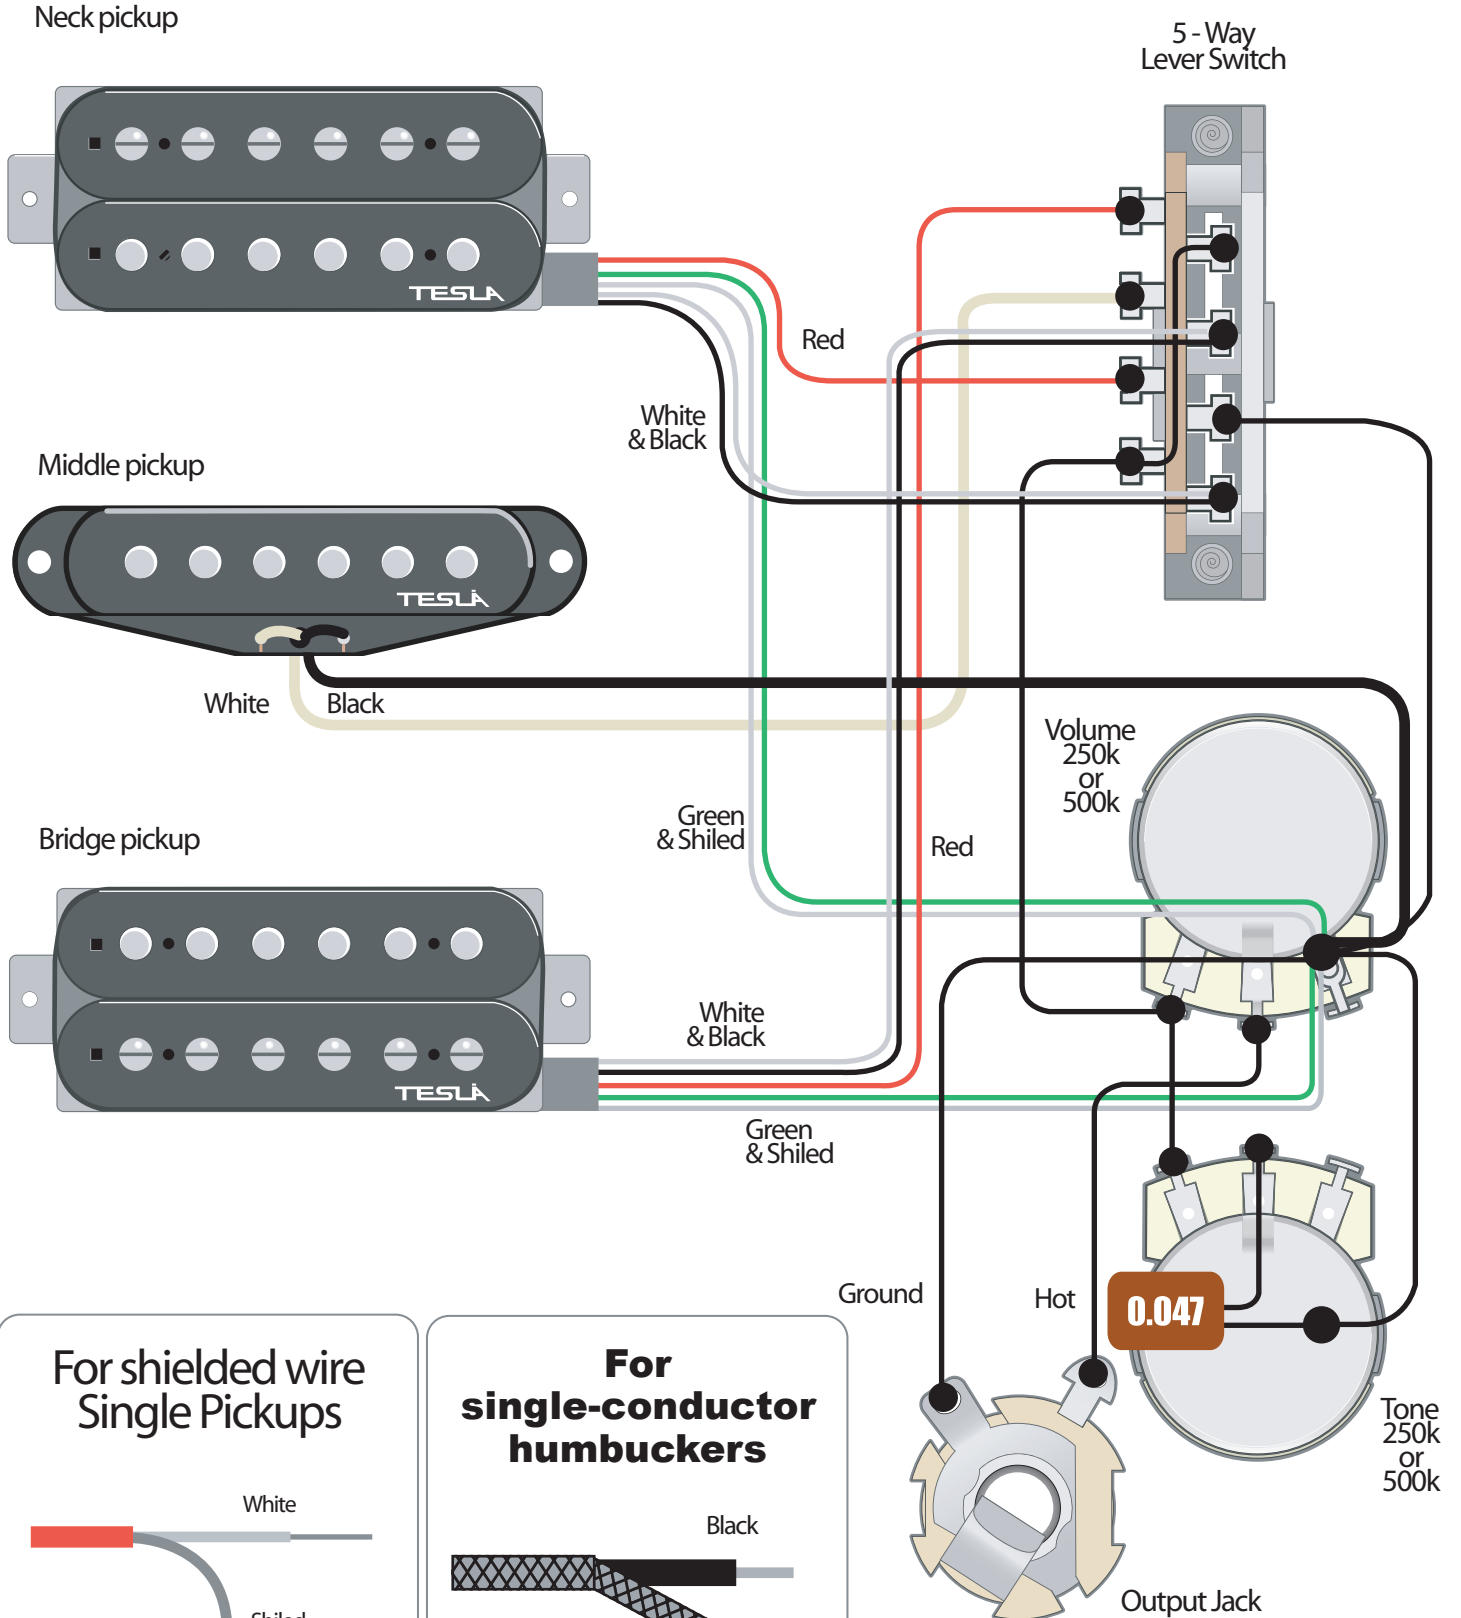

TESLA

1 Single, 2 Humbuckers,
1 Volume, 1 Tone, 5 Way Switch, Coil Split

**For shielded wire
Single Pickups**

White
Shielded

- White wire connects like a red wire in diagram

**For
single-conductor
humbuckers**

Black
Shield

- Black cloth wire connects like a red wire in diagram