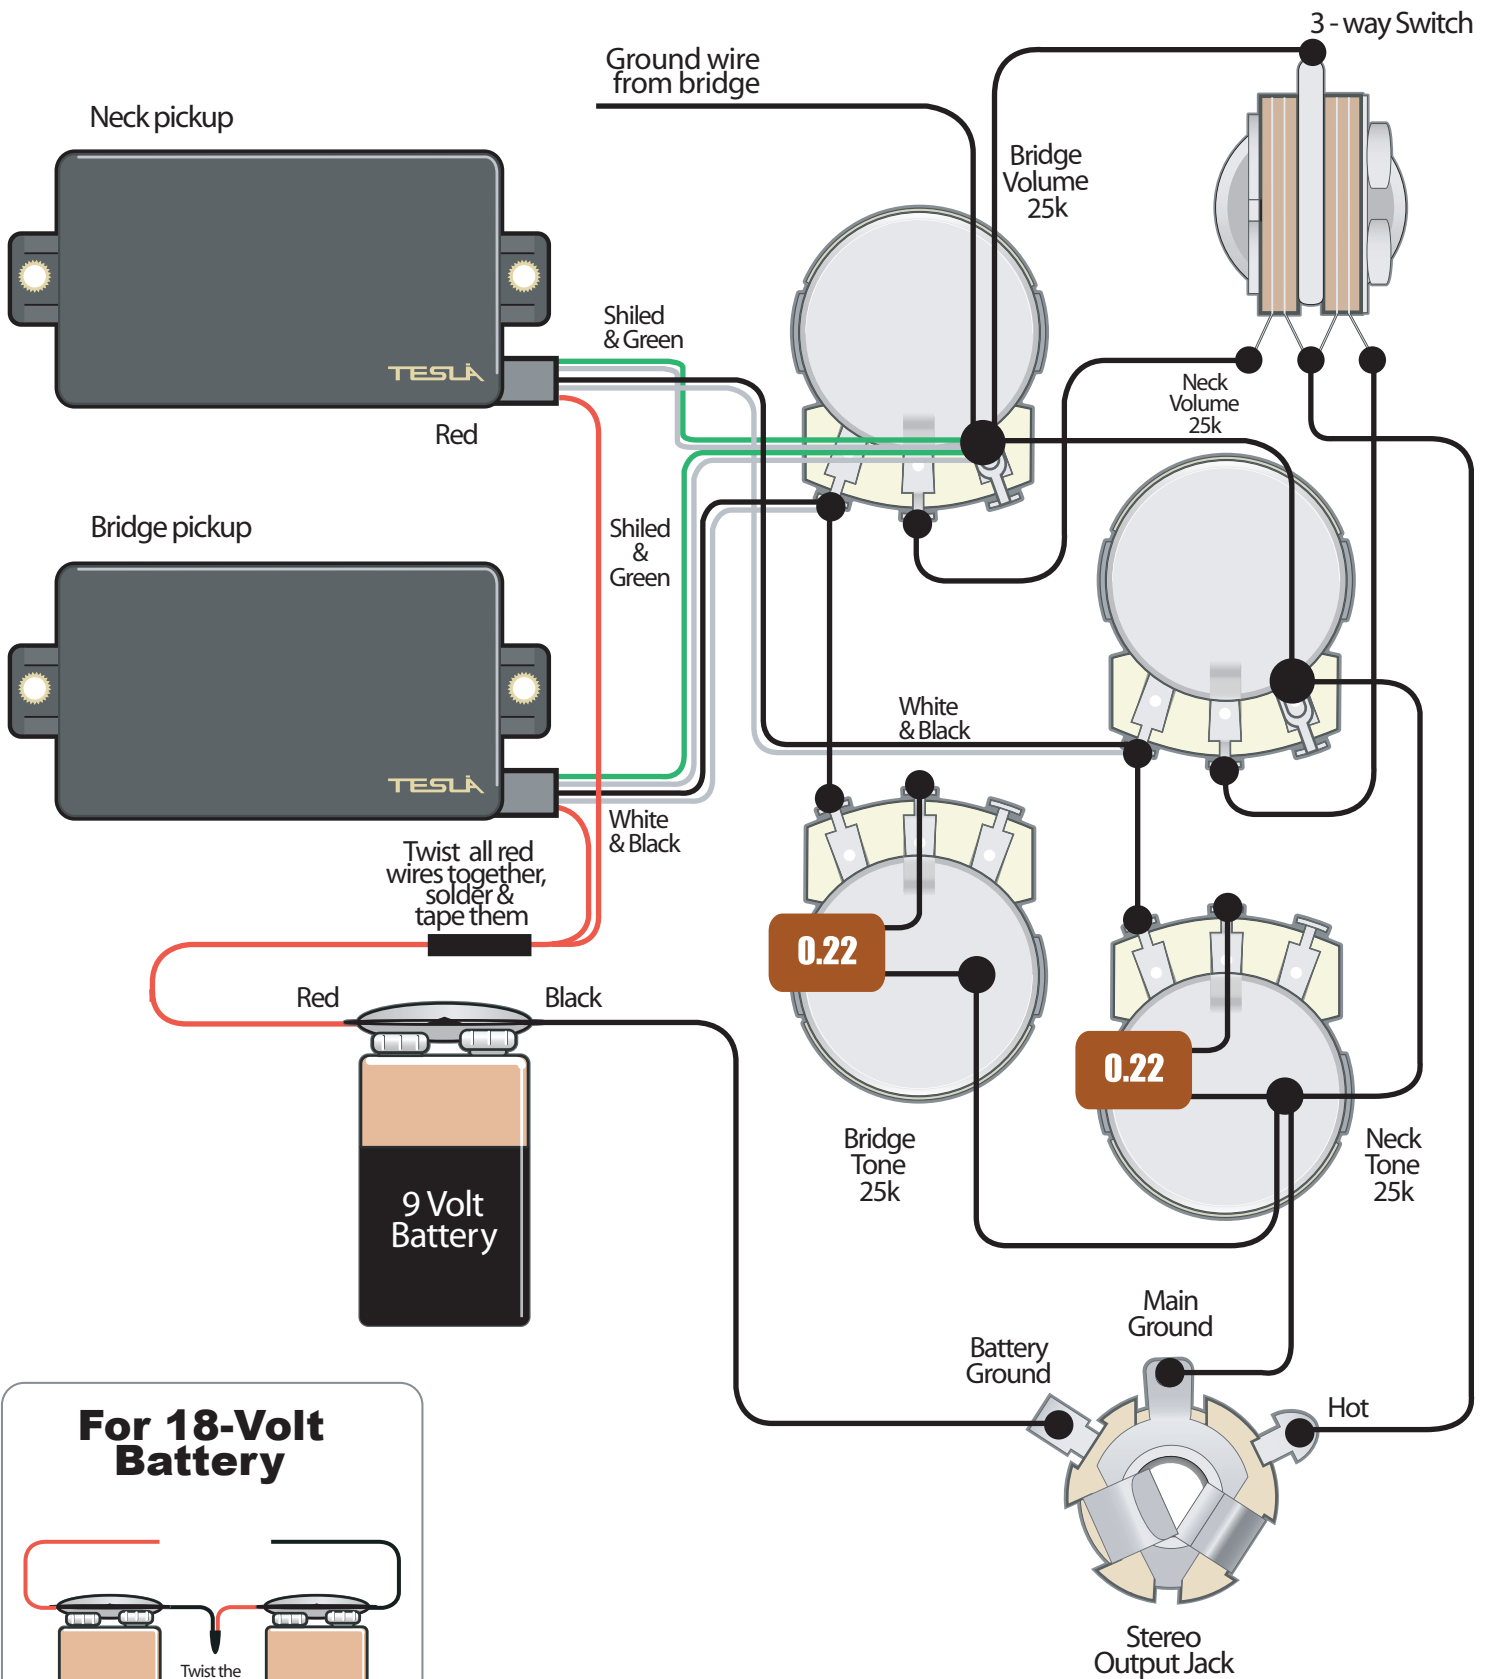

TESLA

2 Active Humbuckers, 2 Volumes, 2 Tones, 3 Way

For 18-Volt Battery